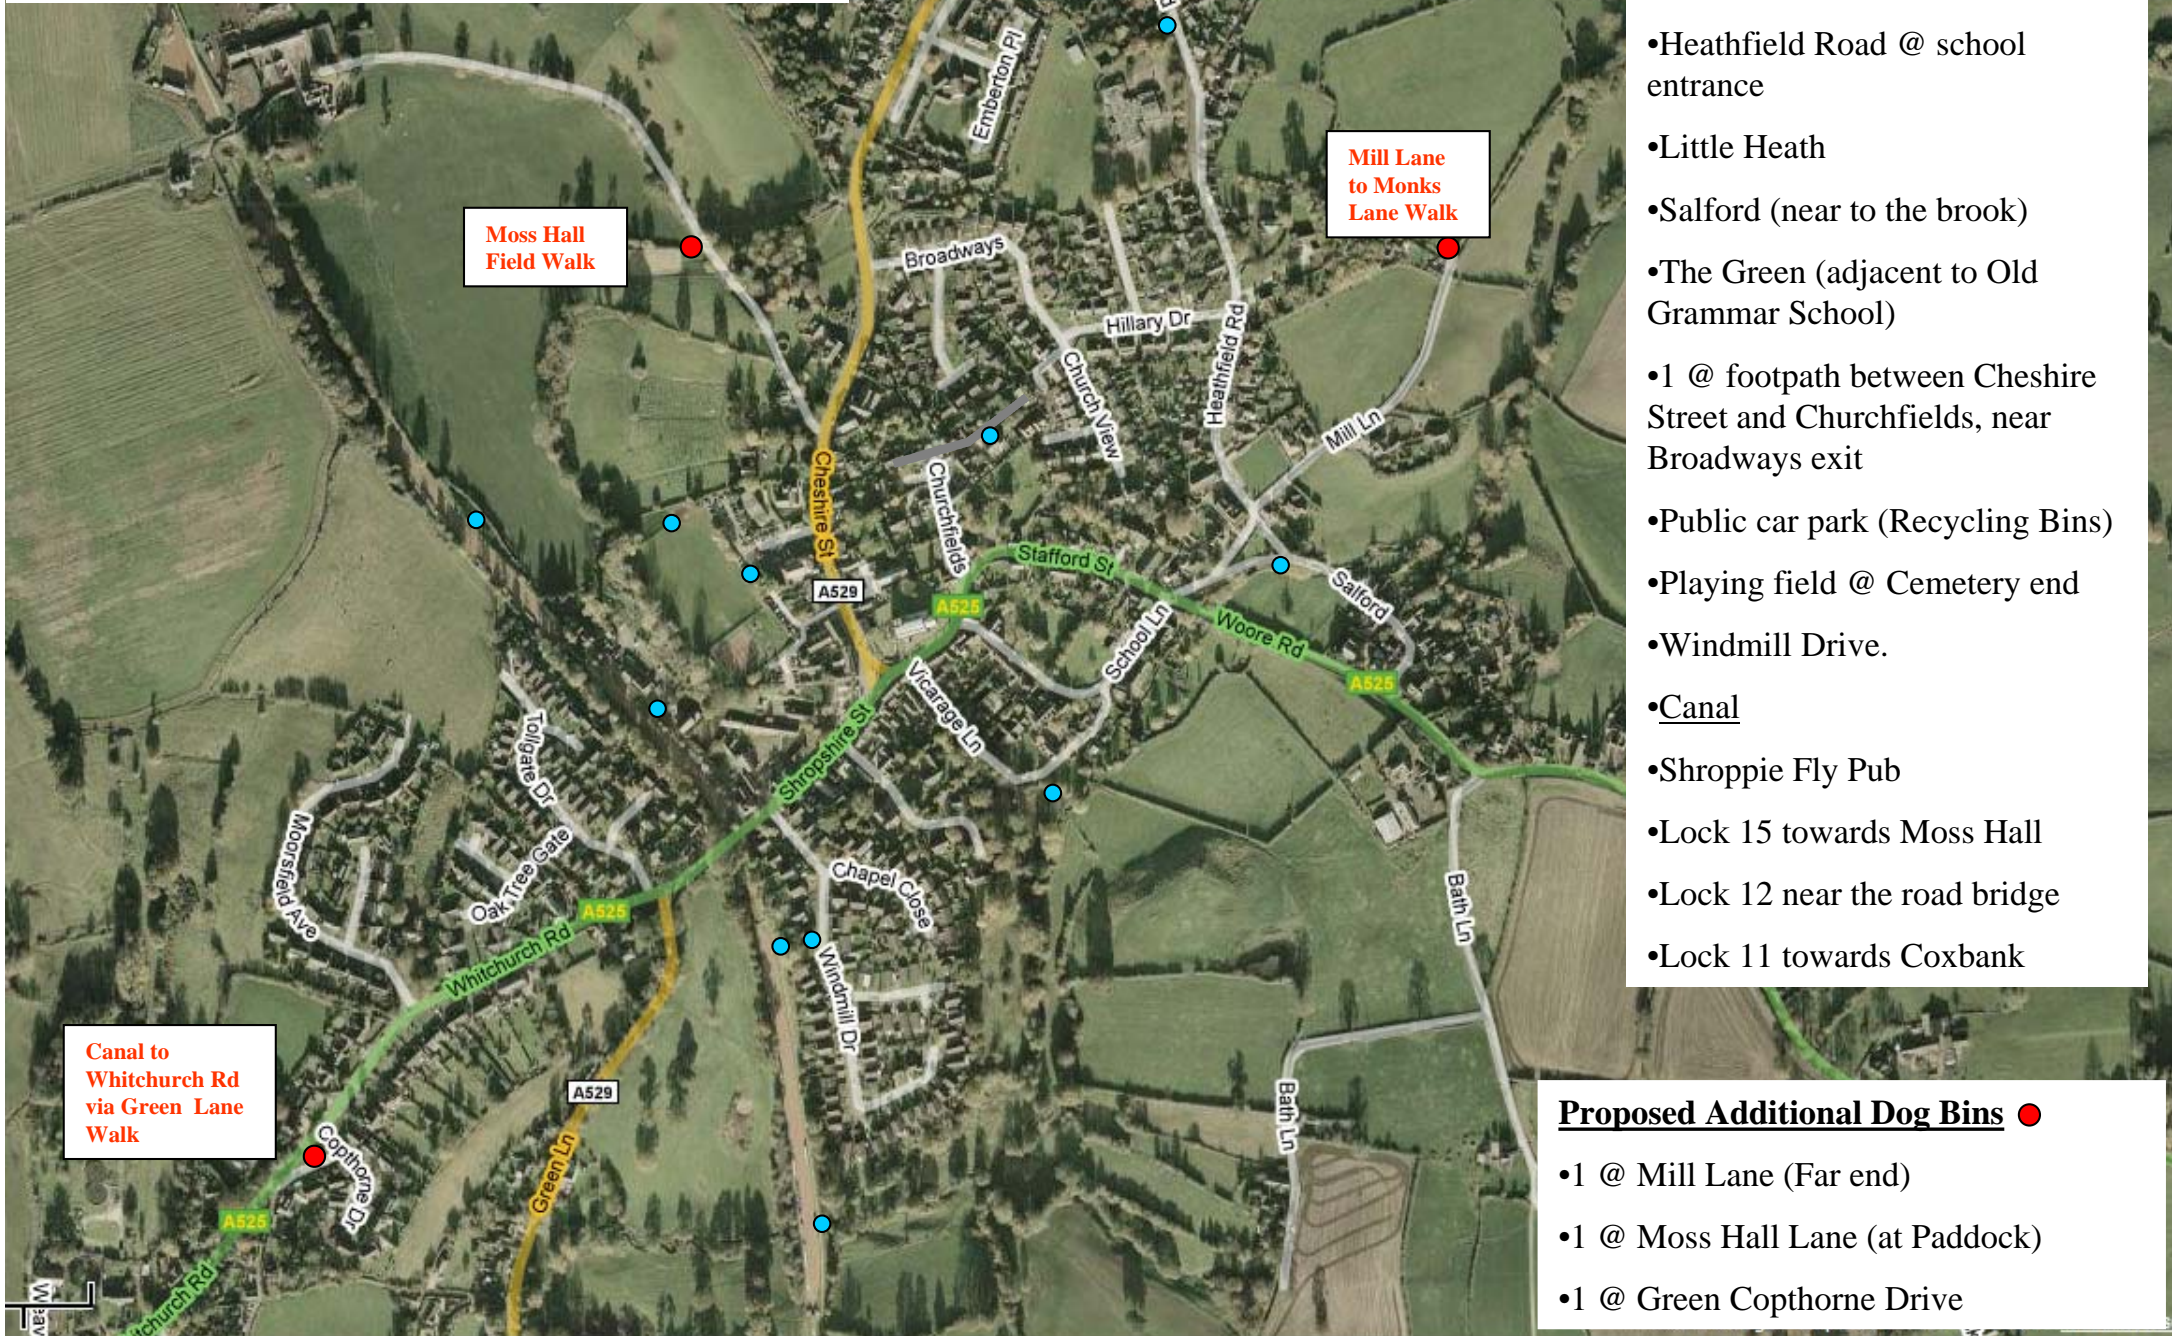

AUDLEM PARISH DOG BIN FACILITIES

Current Locations (12no) ●

- Heathfield Road @ school entrance
- Little Heath
- Salford (near to the brook)
- The Green (adjacent to Old Grammar School)
- 1 @ footpath between Cheshire Street and Churchfields, near Broadways exit
- Public car park (Recycling Bins)
- Playing field @ Cemetery end
- Windmill Drive.
- Canal
- Shroppie Fly Pub
- Lock 15 towards Moss Hall
- Lock 12 near the road bridge
- Lock 11 towards Coxbank

Mill Lane to Monks Lane Walk

Moss Hall Field Walk

Canal to Whitchurch Rd via Green Lane Walk

Proposed Additional Dog Bins ●

- 1 @ Mill Lane (Far end)
- 1 @ Moss Hall Lane (at Paddock)
- 1 @ Green Cophorne Drive